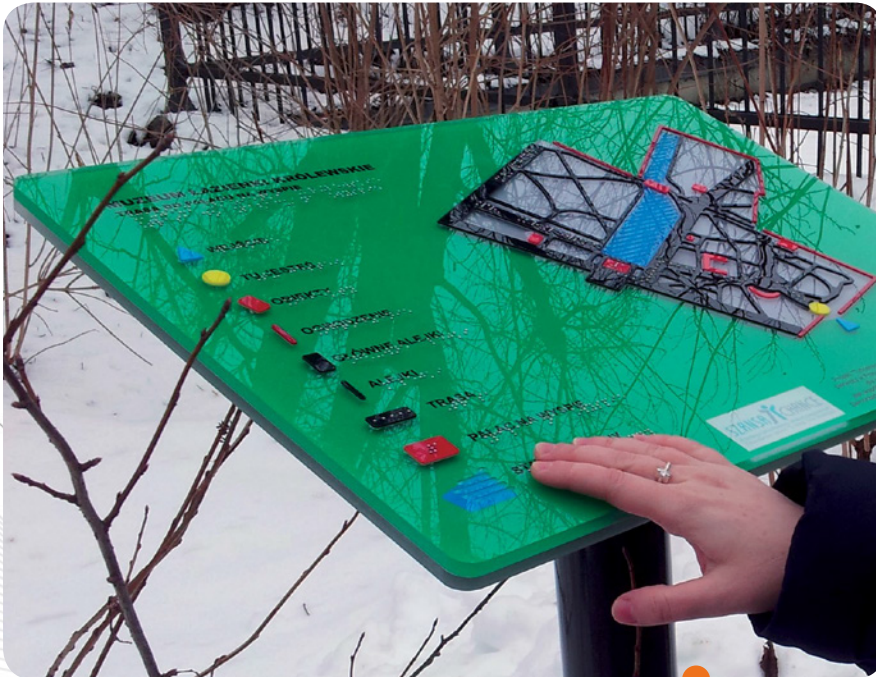

Royal Summer Residence of King Stanislaw August in Warsaw